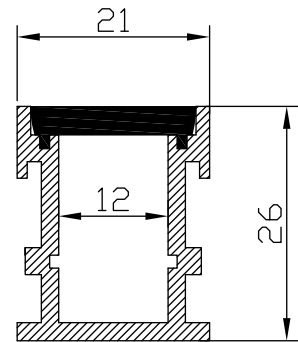

## Features:

1. Model: HL-BAPL049
2. Material: AL6063+PC
3. Surface: Anodized/Painting
4. Lighting source width: 12mm
5. Length: 4m/max
6. Installation: For stairs / park / supermarkets and other public place application.